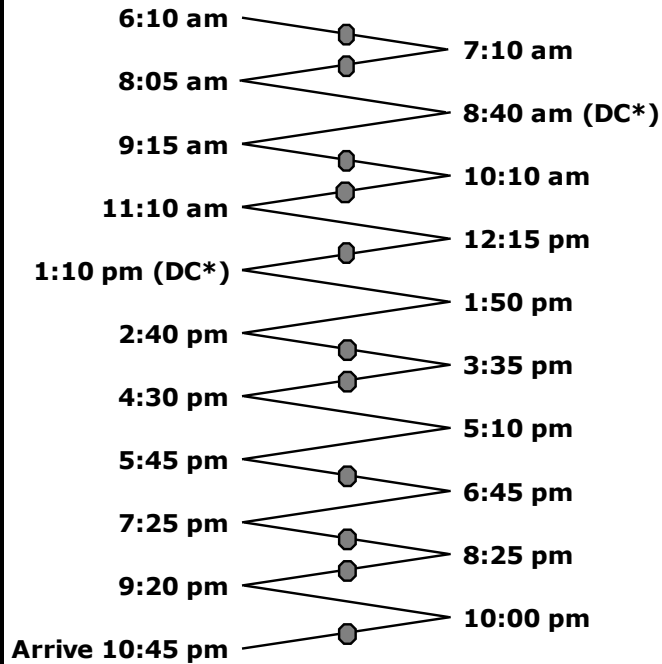

Ferry Schedule (last updated May 28, 2021)

Leave **THETIS ISLAND** ● Stop at Penelekut Leave **CHEMAINUS**

**ALL DAYS except Friday**

\*DC = Dangerous Cargo every second Thursday

**Friday**